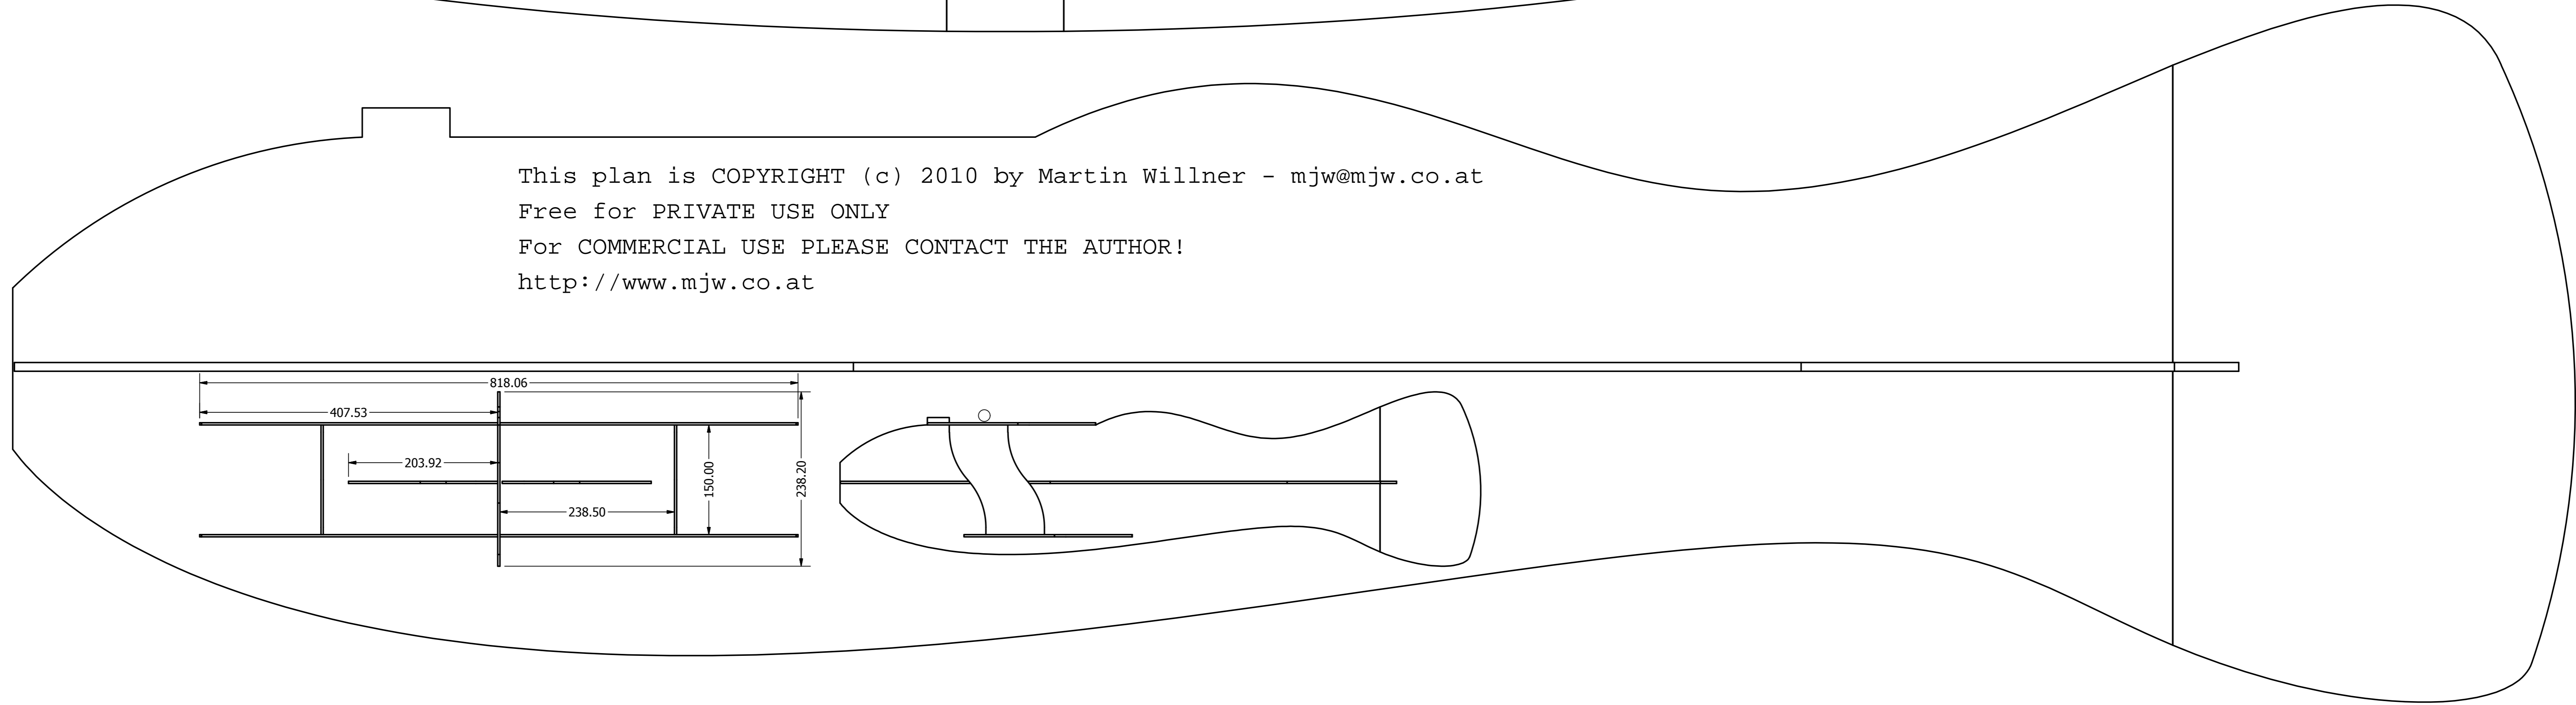

This plan is COPYRIGHT (c) 2010 by Martin Willner - mjw@mjw.co.at
Free for PRIVATE USE ONLY
For COMMERCIAL USE PLEASE CONTACT THE AUTHOR!
<http://www.mjw.co.at>