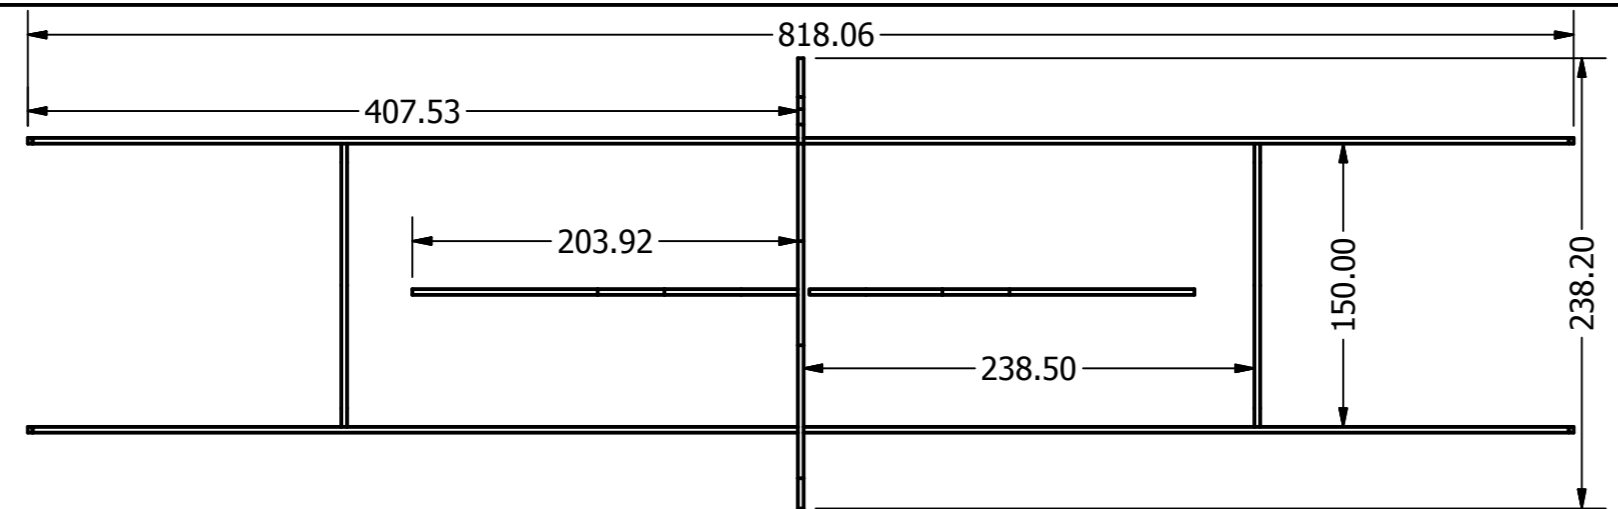

This plan is COPYRIGHT (c) 2010 by Martin Willner - mjw@mjw.co.at
 Free for PRIVATE USE ONLY
 For COMMERCIAL USE PLEASE CONTACT THE AUTHOR!
<http://www.mjw.co.at>

DRAWN	16.05.2010	TITLE	
VOID			
CHECKED			
QA			
MFG			
APPROVED			
		SIZE	DWG NO
		A0	double-fun-plan
		SCALE	REV